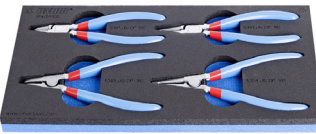

621061	532PLUS/1DP (180mm), 534PLUS/1DP (180mm), 536PLUS/1DP (180mm), 538PLUS/1DP (180mm)

964/26 1/2SSOS

€ 35,-

Vijlenset, 1/2 zoet in SOS-module