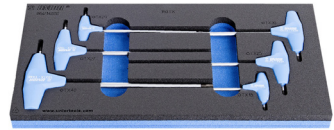

964/14SOS

€ 49,-

T-greep stiftsleutelset met TX-profiel in SOS-module