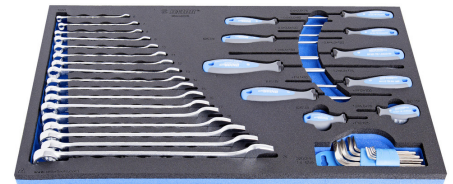

623987	120/1 (6, 7, 8, 9, 10, 11, 12, 13, 14, 15, 16, 17, 18, 19, 21, 22, 24), 220/3PH (1.5 - 10x9), 605TBI (0.4x2.5x75, 0.5x3.0x80, 0.6x3.5x100, 0.8x4.0x100, 1.2x6.5x150, 1.6x8.0x175), 615TBI (PH 1x80, PH 2x100), 627TBI (1.0x5.5x25), 627TBI (PH2x25)

964/34SOS

€ 132,-

T-greepstiftsleutelset in SOS module