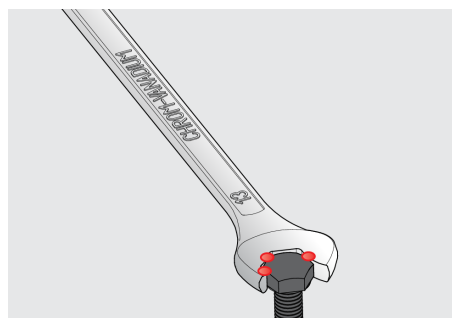

3-kant aandrijving-oppevalk voor meer kracht.

176CS6

€ 50,95

Dubbele sokseleutelset, gebogen met boring in ophangverpakking