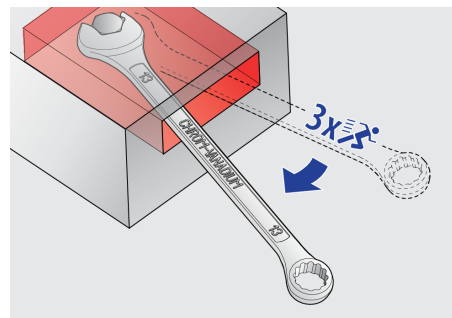

Rateffect, met de IBEX sleutel werkt u 3 keer sneller dan met een standaard steekringsleutel.