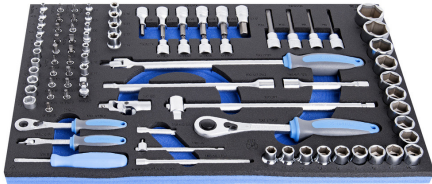

Dopsleutel- en accessoireset 1/4", 3/8" en 1/2" in SOS-module

621395	188/2 6p (4, 4.5, 5, 5.5, 6, 7, 8, 9, 10, 11, 12, 13), 189/2 (E 4, E 5, E 6, E 7, E 8, E 10, E 11), 187/2HX (3, 4, 5, 6, 7), 187/2TX (TX 8, TX 10, TX 15, TX 20, TX 25, TX 27, TX 30, TX 40), 187/2SL (0.8 x 4, 1.0 x 5.5, 1.2 x 7), 187/2PH (PH 1, PH 2, PH 3), 188.1/1ABI (1/4"), 188.2/2BI (1/4"), 188.3/2 (1/4"), 188.4/2 (1/4"x55, 1/4"x150), 188.6/2 (1/4"), 188.7/2 (1/4" - 3/8"), 188.8 (1/4"), 190/1 6p (10, 11, 12, 13, 14, 15, 16, 17, 18, 19, 20, 21, 22, 23, 24, 27, 30, 32), 191/1 6p (E 10, E 11, E 12, E 14), 192/2HX (6, 7, 8, 9, 10, 12), 192/2TX (TX 30, TX 40, TX 45, TX 50), 192/2ZXL (M 6, M 8, M 10, M 12), 190.1/1ABI (1/2"), 190.2/1BI (1/2"x380), 190.3/1 (1/2"), 190.4/1 (1/2"x125, 1/2"x250), 190.6/2 (1/2"), VL964/36SOS (564x364x30)

964/32ASOS

€ 209,-